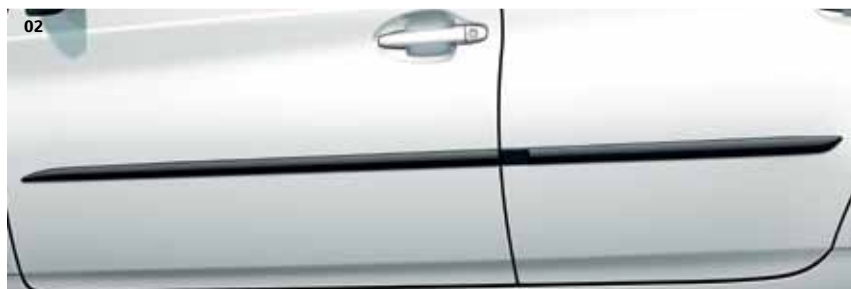

Protective

Purpose designed for contemporary living, the Prius accessory range offers a dependable extra layer of protection to guard against the accidental damage so easily encountered on today's crowded roads and in busy car parks.

With choices as varied as side mouldings, mud flaps and parking sensors you have plenty of options to help keep your Prius looking as good as new.