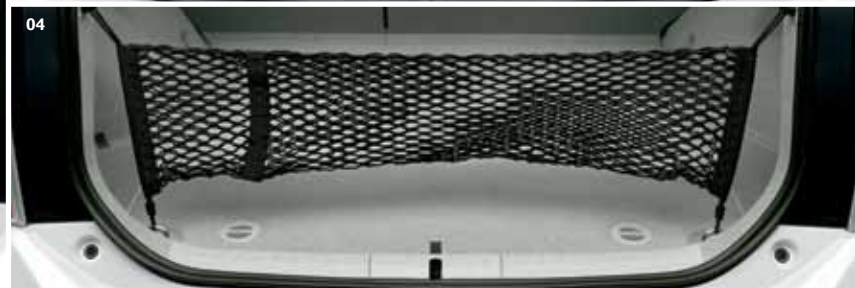

Practical

The Toyota accessory range reflects the different ways that people interact with their car. You'll find practical lifestyle options for driving in the country or the city, on long journeys or trips about town.

For instance, there's a superb choice of mats to guard your carpets. For the trunk you can choose a cool box and cargo nets to keep refreshments and smaller possessions tidy. And there's even a filter to clean the air before it enters the cabin.

01 Scuff plates

Stylish brushed aluminium protection for door sills.

02 Trunk liner

Durable black rubber with raised edges and an anti-slip surface.

03 Cargo net – horizontal

Perfect for preventing bags sliding in the trunk.

04 Cargo net – vertical

The practical way to keep smaller possessions tidy.

05 & 06 Textile floor mats

High quality velour in either grey or aqua colours.

07 Rubber floor mat

The ultimate protection against mud and dirt.

08 Cool box

Plugs into your car's 12V accessory socket to keep refreshments either hot or chilled.

09 Cabin air filter

Helps prevent pollen, dust, odours and fumes entering the cabin.